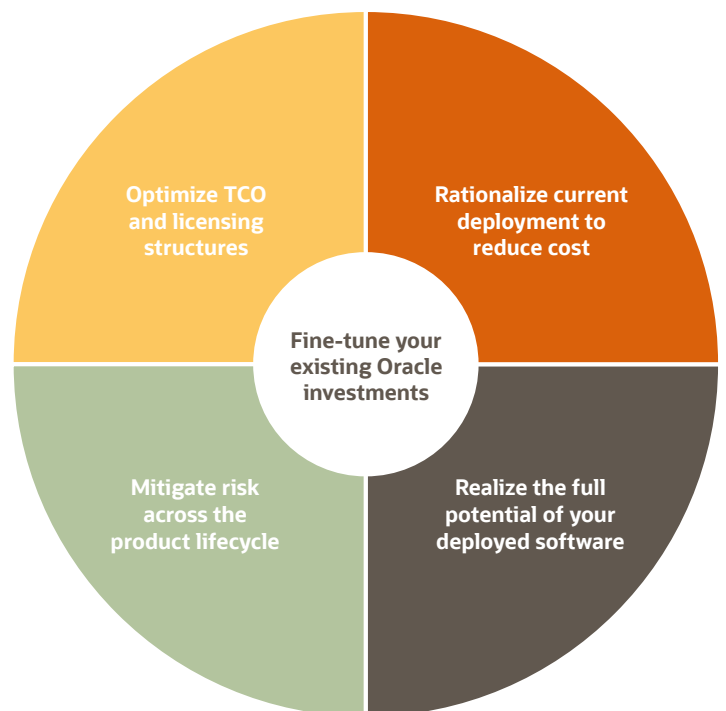

Following a merger or acquisition

Acquiring a new business entity brings with it previously unaccounted for licenses that will factor into future strategies.

Midway through an unlimited license agreement

Gain full visibility into your license consumption during the term of your agreement to ensure that you are optimizing your entitlements.

Anytime to simply stay informed

You can examine your organization's usage against current entitlements to make more-informed decisions regarding your Oracle investments at any time.

Optimize TCO and readiness

- Discover inefficiencies in current deployments
- Identify more cost-effective agreements that drive greater value
- Rationalize current investments to ensure that they support business objectives

Determine the best fit for your organization

As part of the Deployment and Consumption Optimization approach, Oracle GLAS works with customers to deliver an experience that:

- Measures current deployment against Oracle's best practices and optimization resources
- Explores the details of your deployment in hands-on workshop sessions
- Defines which best practices align with your organization's business needs
- Provides feedback for improving current on-premises deployments and optimizing cloud services consumption