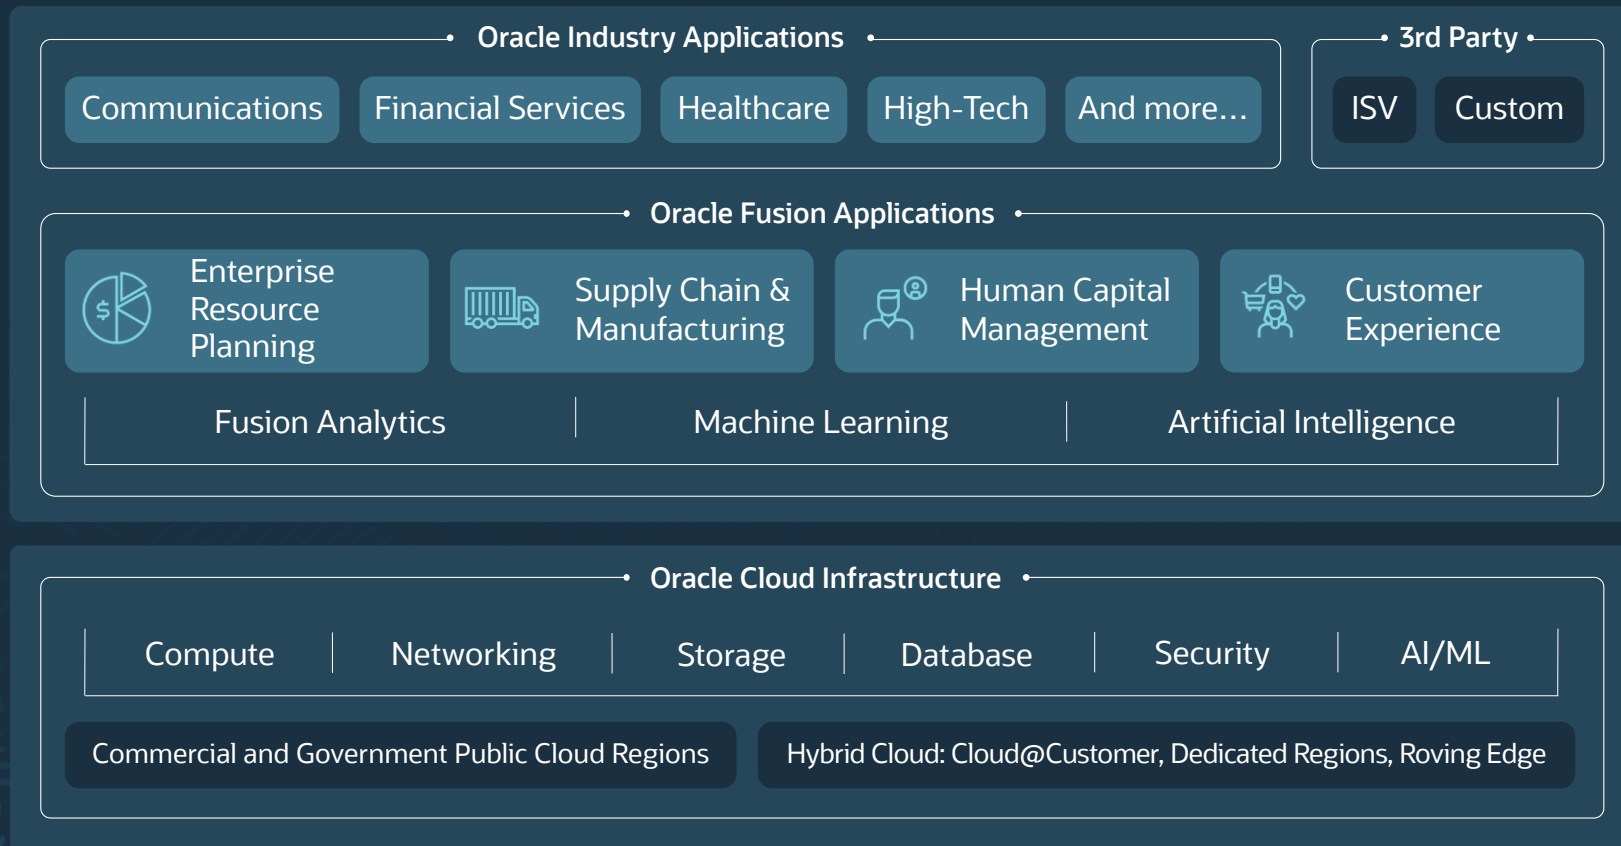

Most Complete Portfolio of Applications, Infrastructure & Best Security