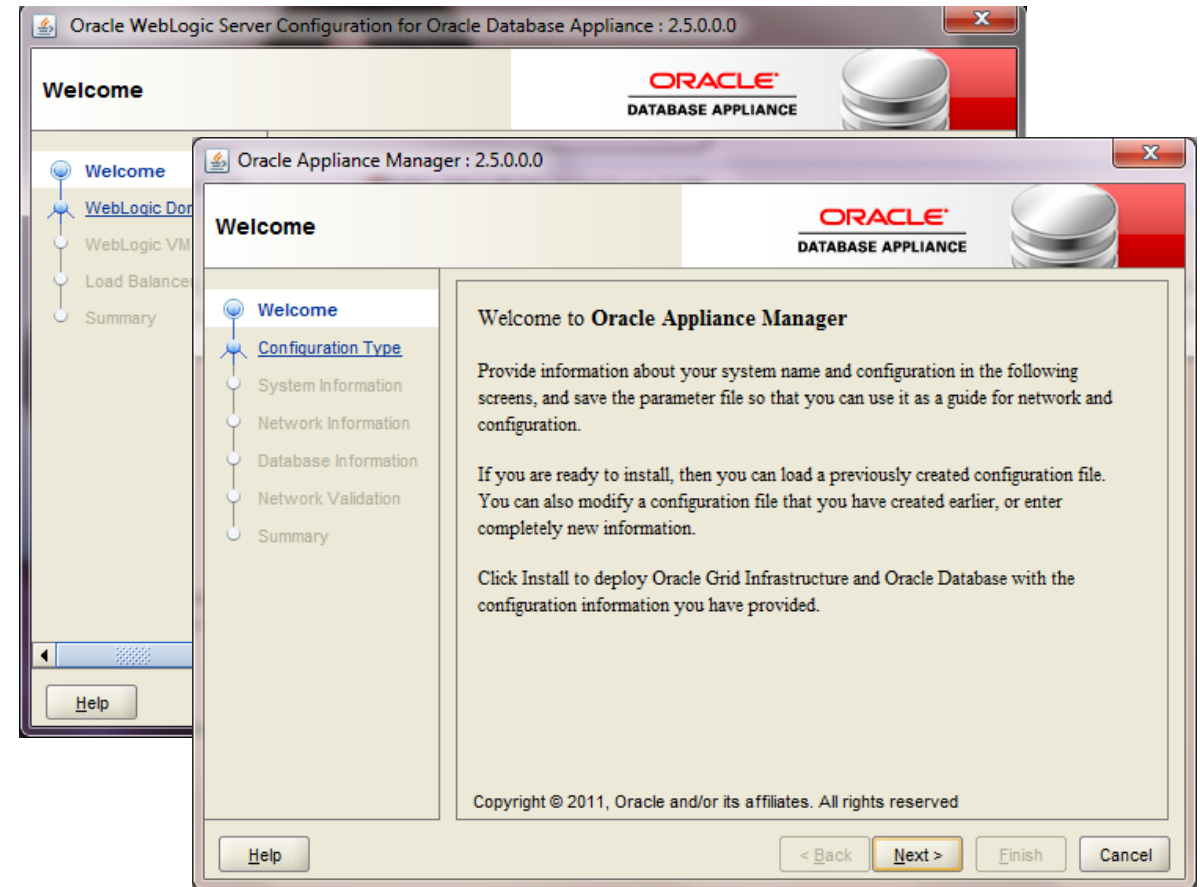

ORACLE
DATABASE APPLIANCE

Plug in the power

Plug in the network

Wizard-driven install

Appliance Manager Software

Easy to Configure Application Infrastructure

Oracle Database and WebLogic Server Configuration

ORACLE
DATABASE APPLIANCE

- A starting point with a RAC Database
- A starting point with a highly available WebLogic Server configuration
- Access to the WebLogic Admin Console
- Access to use Enterprise Manager for management, monitoring
- Can be further customized