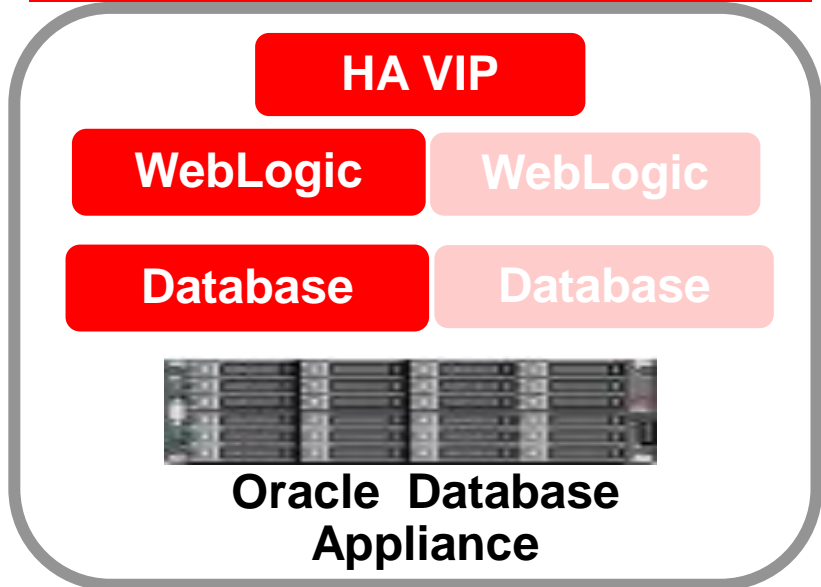

- Better Availability
- Oracle Database 11g Enterprise Edition
- Oracle Real Application Clusters One Node
- Can have mutual failover
- Oracle WebLogic Server Integration

DB Active – Active

- Best Availability
- Oracle Database 11g Enterprise Edition
- Oracle Real Application Clusters
- Mutual failover and load balancing
- Oracle WebLogic Server Integration

High Availability Options with Oracle Database Appliance with WebLogic

Good Availability Active/Passive

- Provides protection from node failure
- Standardize across all sorts of systems
- Shared DB storage