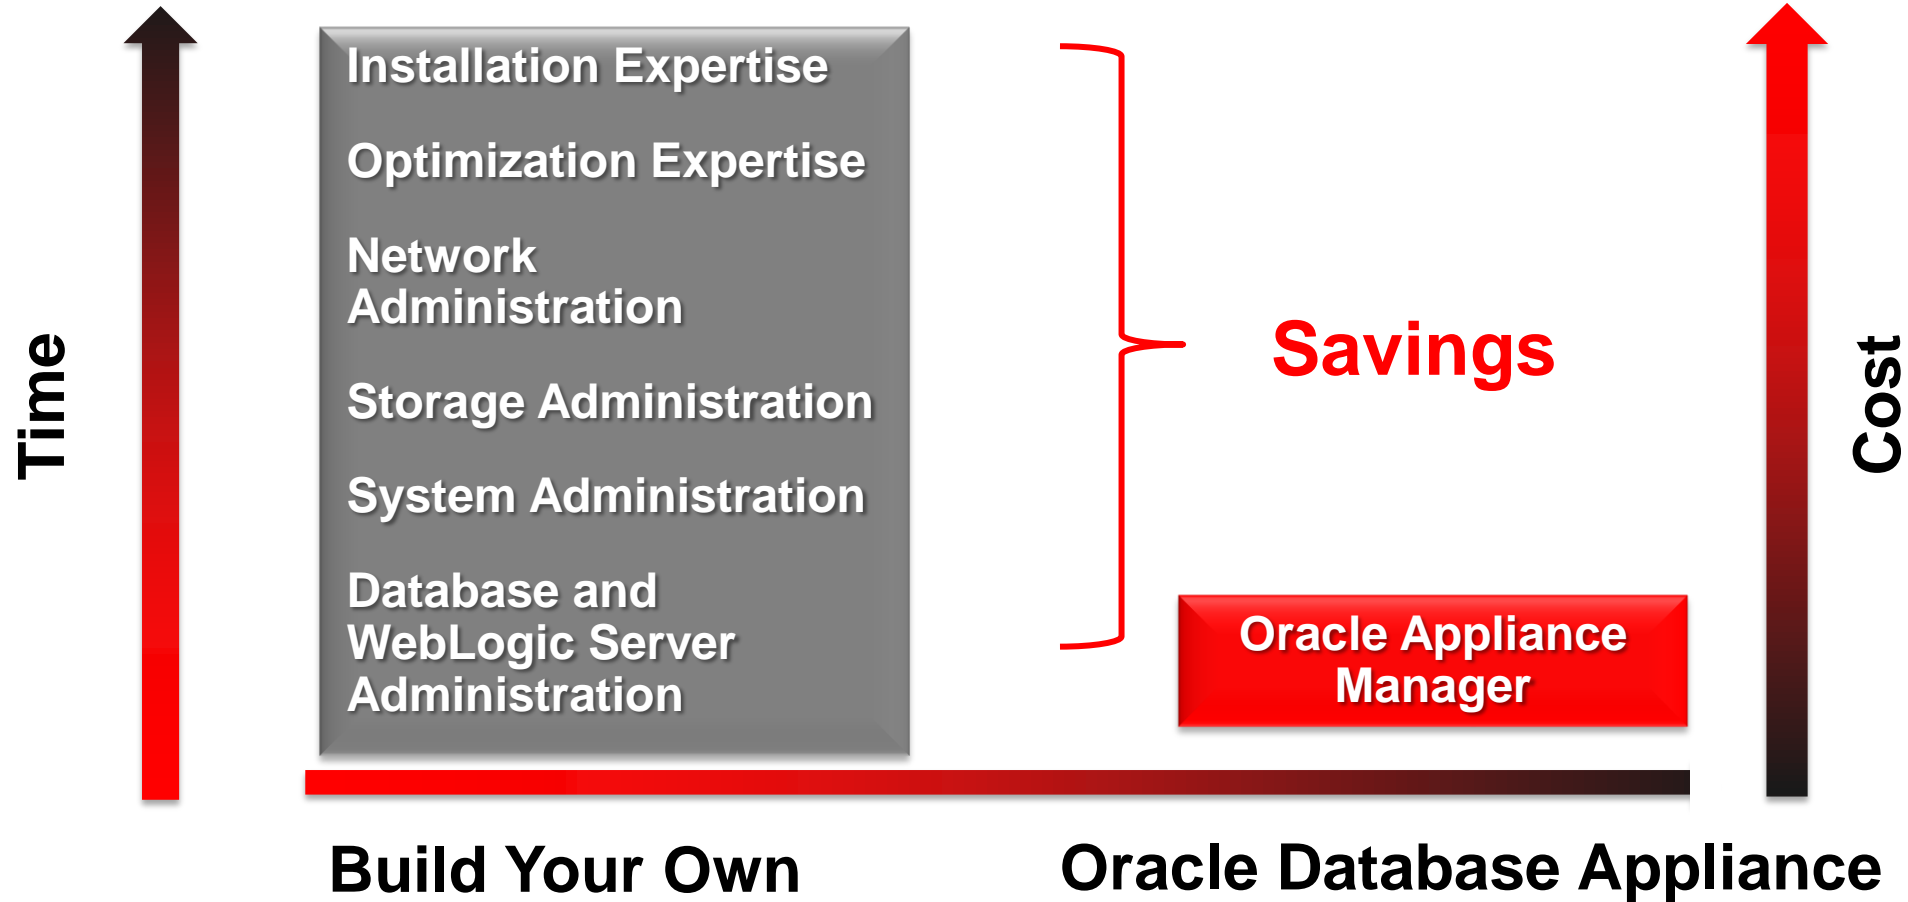

- Simplified provisioning/install
 - **Under 120 minutes** to a best-of-breed HA Web virtualized application and database infrastructure
- Simplified investment model
 - **Pay-as-you-grow** with virtualized pricing as your workload changes
- Simplified maintenance
 - Integrated patching – **one-throat-to-choke**

ORACLE®

Simple

Easy Deploy, Manage, Maintain

Reduced Installation and Administration Effort

Build Your Own

Oracle Database Appliance

Rapidly Deploy Database and WebLogic Cluster

Simple to Install