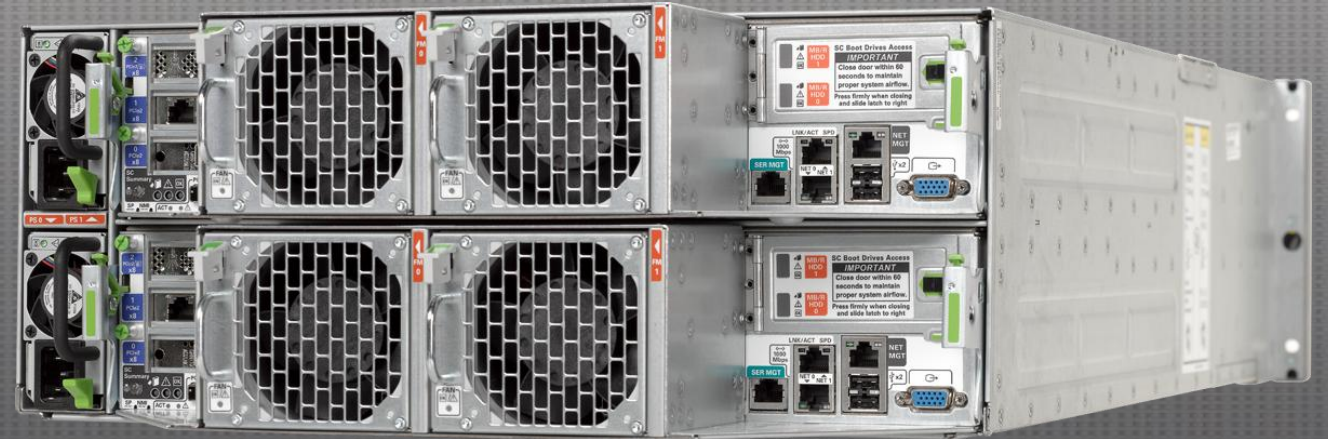

ORACLE
DATABASE APPLIANCE

Plug in the power

Plug in the network

Wizard-driven install

Appliance Manager Software

Easy to Configure Application Infrastructure

Oracle Database and WebLogic Server Configuration