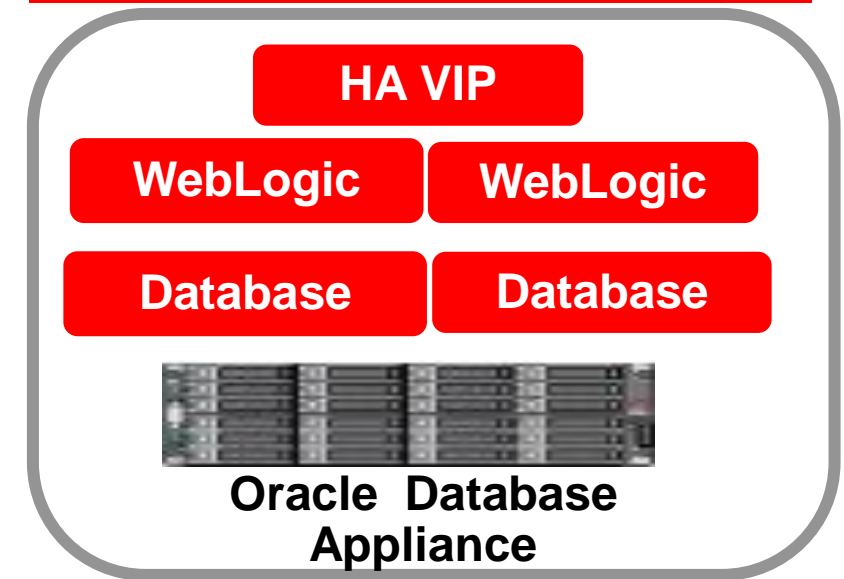

High Availability Active/Active

- HA with leveraging standby site resources
- No loss of sessions during the failover time
- Shared DB storage