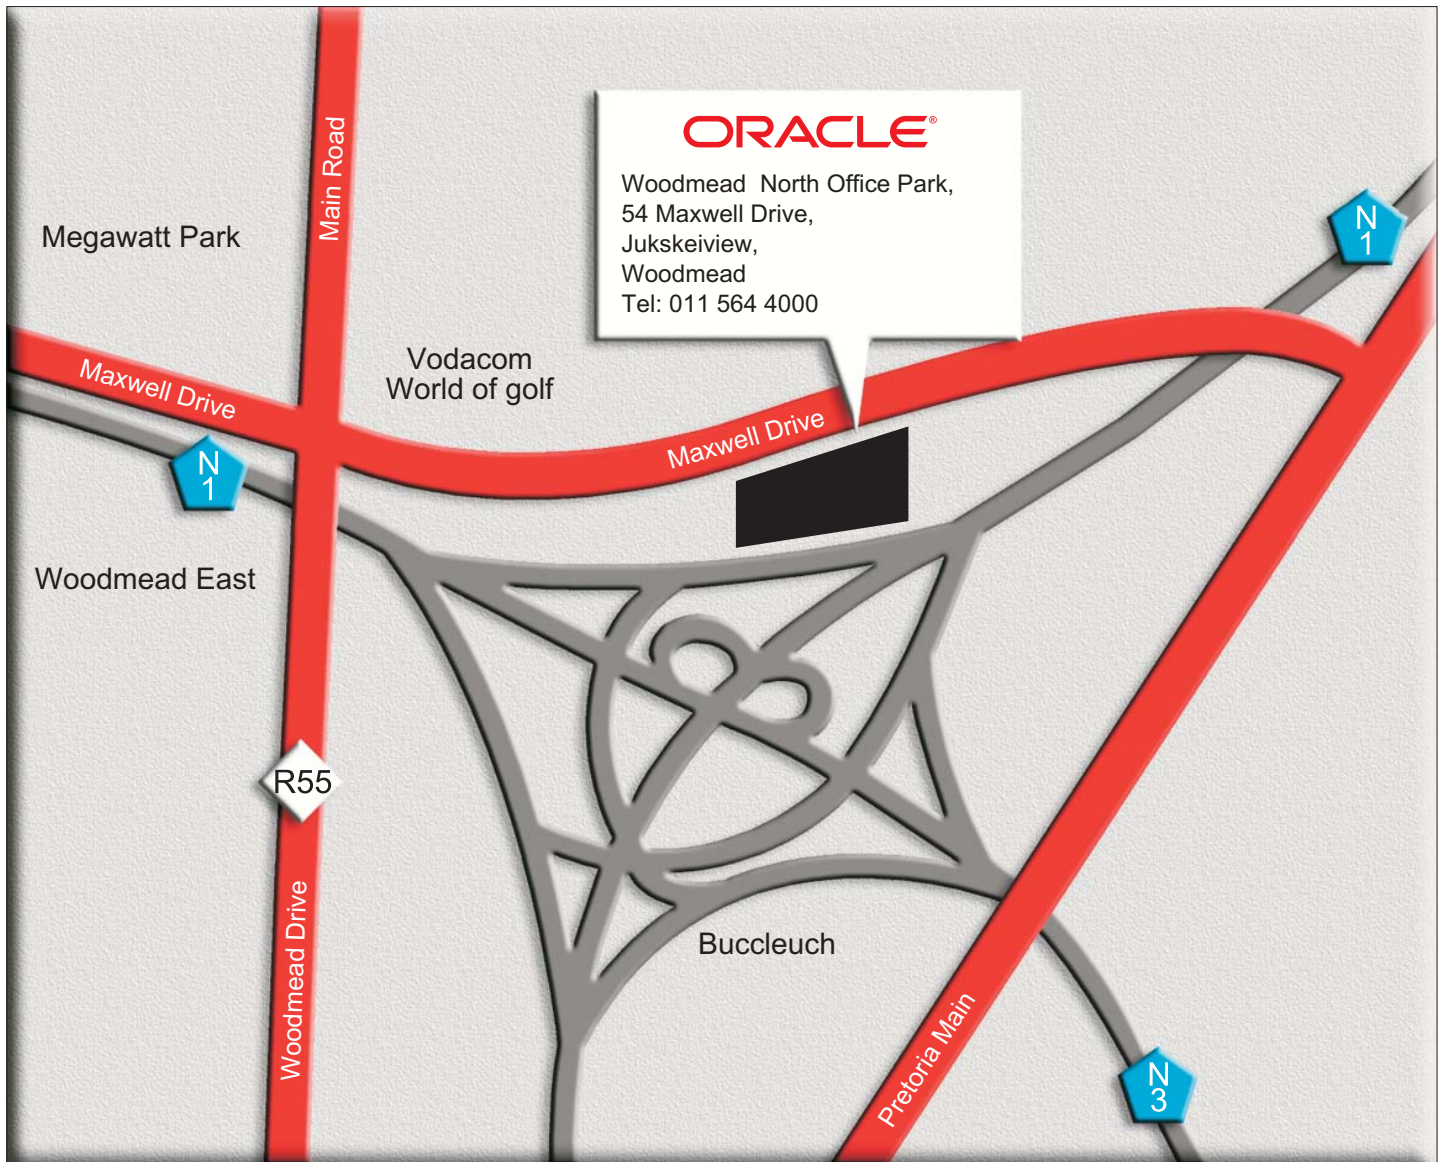

# Directions to Oracle South Africa

## From Pretoria:

- Head South along the N1 towards Johannesburg
- Take Woodmead Off ramp
- Turn right into Woodmead Drive
- Pass Makro on the right
- Turn right at traffic lights into Maxwell Drive
- World of Golf will be on the left  
Oracle will be on the right

## From Johannesburg:

- Head North along the M1 towards Pretoria
- Turn left at Woodmead Drive
- Pass Makro on the right
- Turn right at traffic lights into Maxwell Drive
- World of Golf will be on the left  
Oracle will be on the right

## From Roodepoort:

- Head North along the N1 towards Pretoria
- Take Rivonia Offramp
- Turn left into Rivonia Road
- Turn right at traffic light into Witkoppen Road
- Travel along Witkoppen until Maxwell Drive (Megawatt Park)
- Turn Right into Maxwell Drive
- Cross over the traffic light
- World of Golf will be on the left